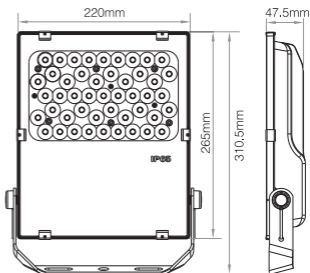

Beam Angle: 25°

Illumination distance: >15m

IP Rate: IP65

RF: 2.4GHz

Transmitting power: 6dBm

Control Distance: 30m

Material: Aluminum

Product Weight: 2.07kg