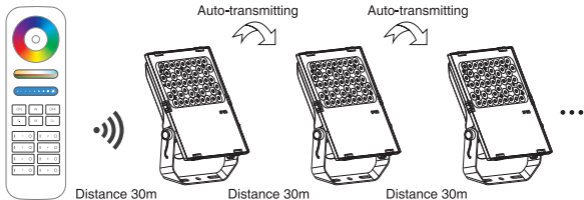

Beam Angle: 25°

Illumination distance: >15m

IP Rate: IP65

RF: 2.4GHz

Transmitting power: 6dBm

Control Distance: 30m

Material: Aluminum

Product Weight: 2.07kg

Auto-transmitting Diagram

One garden light can transmit the signals from the remote control to another garden light within 30m, as long as there is a garden light within 30m, the remote control distance can be limitless.