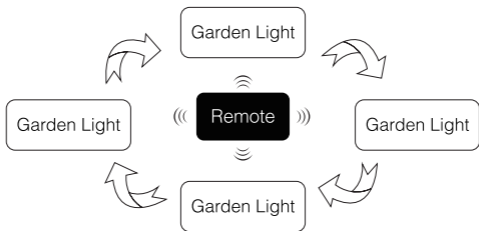

Beam Angle: 25°

Illumination distance: >15m

IP Rate: IP65

RF: 2.4GHz

Transmitting power: 6dBm

Control Distance: 30m

Material: Aluminum

Product Weight: 2.07kg

Auto-transmitting Diagram

One garden light can transmit the signals from the remote control to another garden light within 30m, as long as there is a garden light within 30m, the remote control distance can be limitless.

Auto-synchronization function

Different garden light can work synchronously when they are started at different times, controlled by the same remote, under same dynamic mode and with same speed, and within 30m distance.