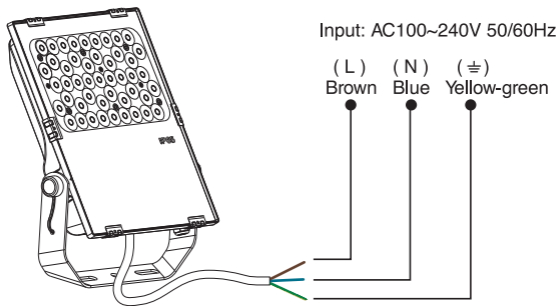

Connection Diagram