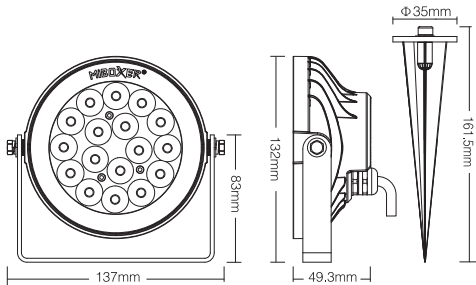

Waterproof and dustproof
grade IP66

Beam Angle 15°
Illumination distance Greater than 10m

Parameters

Model No.	FUTC01	FUTC02
Input Voltage	DC 24V	AC100~240V 50/60Hz
Power	9W	9W
Working Temp.	-20~60°C	-20~60°C
Color temp.	2700K~6500K	2700K~6500K
Luminous Flux	700LM	700LM
Light Efficiency	80LM/W	80LM/W
CRI	>80	>80
PF	—	>0.5
Lifespan	50000 hours	50000 hours
Beam Angle	15°	15°
Illumination distance	>10m	>10m
IP Rate	IP66	IP66
RF	2.4GHz	2.4GHz
Transmitting power	6dBm	6dBm
Control Distance	30m	30m
Material	Aluminum	Aluminum