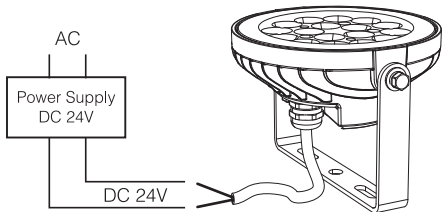

FUTC01 Connection diagram

Input Voltage DC 24V, don't need to distinguish polarity on the connection

FUTC02 / FUTC03 / FUTC05 Connection diagram

Link/Unlink

Compatible with these remote controls (Purchased separately)