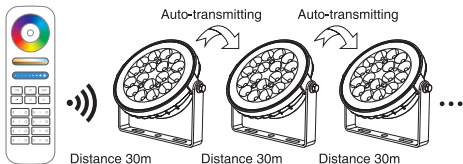

Auto-transmitting Diagram

One garden light can transmit the signals from the remote control to another garden light within 30m, as long as there is a garden light within 30m, the remote control distance can be limitless.