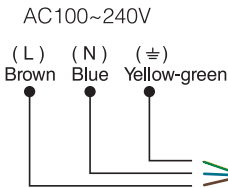

Waterproof and dustproof
grade IP66

Beam Angle 15°
Illumination distance Greater than 10m

Parameters

Model No.	FUTC01	FUTC02
Input Voltage	DC 24V	AC100~240V 50/60Hz
Power	9W	9W
Working Temp.	-20~60°C	-20~60°C
Color temp.	2700K~6500K	2700K~6500K
Luminous Flux	700LM	700LM
Light Efficiency	80LM/W	80LM/W
CRI	>80	>80
PF	—	>0.5
Lifespan	50000 hours	50000 hours
Beam Angle	15°	15°
Illumination distance	>10m	>10m
IP Rate	IP66	IP66
RF	2.4GHz	2.4GHz
Transmitting power	6dBm	6dBm
Control Distance	30m	30m
Material	Aluminum	Aluminum

Model No.	FUTC03
Input Voltage	AC100~240V 50/60Hz
Power	15W
Working Temp.	-20~60°C
Color temp.	2700K~6500K
Luminous Flux	1200LM
Light Efficiency	80LM/W
CRI	>80
PF	>0.5
Lifespan	50000 hours
Beam Angle	15°
Illumination distance	>10m
IP Rate	IP66
RF	2.4GHz
Transmitting power	6dBm
Control Distance	30m
Material	Aluminum

Model No.	FUTC05
Input Voltage	AC100~240V 50/60Hz
Power	25W
Working Temp.	-20~60°C
Color temp.	2700K~6500K
Luminous Flux	1700LM
Light Efficiency	70LM/W
CRI	>80
PF	>0.5
Lifespan	50000 hours
Beam Angle	15°
Illumination distance	>15m
IP Rate	IP66
RF	2.4GHz
Transmitting power	6dBm
Control Distance	30m
Material	Aluminum

FUTC01 Connection diagram

Input Voltage DC 24V, don't need to distinguish polarity on the connection

FUTC02 / FUTC03 / FUTC05 Connection diagram

Link/Unlink

Compatible with these remote controls (Purchased separately)