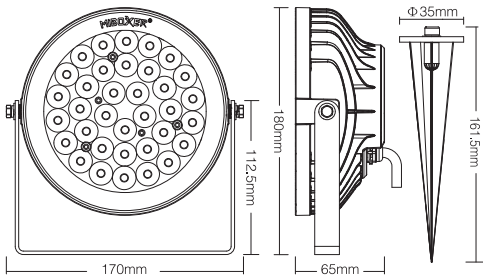

Model No.	FUTC05
Input Voltage	AC100~240V 50/60Hz
Power	25W
Working Temp.	-20~60°C
Color temp.	2700K~6500K
Luminous Flux	1700LM
Light Efficiency	70LM/W
CRI	>80
PF	>0.5
Lifespan	50000 hours
Beam Angle	15°
Illumination distance	>15m
IP Rate	IP66
RF	2.4GHz
Transmitting power	6dBm
Control Distance	30m
Material	Aluminum