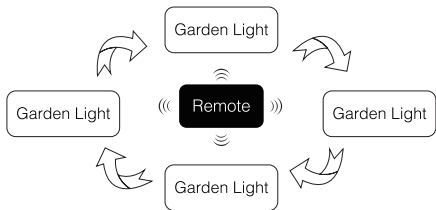

Model No.	FUTC05
Input Voltage	AC100~240V 50/60Hz
Power	25W
Working Temp.	-20~60°C
Color temp.	2700K~6500K
Luminous Flux	1700LM
Light Efficiency	70LM/W
CRI	>80
PF	>0.5
Lifespan	50000 hours
Beam Angle	15°
Illumination distance	>15m
IP Rate	IP66
RF	2.4GHz
Transmitting power	6dBm
Control Distance	30m
Material	Aluminum

Auto-transmitting Diagram

One garden light can transmit the signals from the remote control to another garden light within 30m, as long as there is a garden light within 30m, the remote control distance can be limitless.

Auto-synchronization function

Different garden light can work synchronously when they are started at different times, controlled by the same remote, under same dynamic mode and with same speed, and within 30m distance.