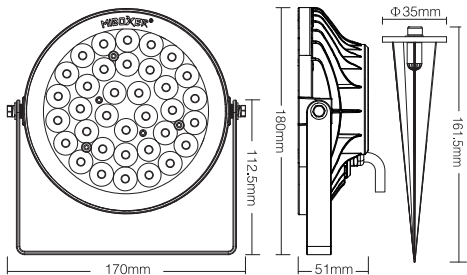

Model No.	FUTC03
Input Voltage	AC100~240V 50/60Hz
Power	15W
Working Temp.	-20~60°C
Color temp.	2700K~6500K
Luminous Flux	1200LM
Light Efficiency	80LM/W
CRI	>80
PF	>0.5
Lifespan	50000 hours
Beam Angle	15°
Illumination distance	>10m
IP Rate	IP66
RF	2.4GHz
Transmitting power	6dBm
Control Distance	30m
Material	Aluminum