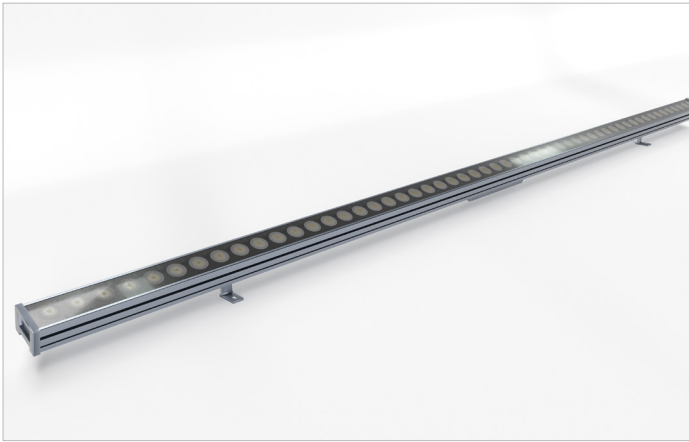

MiBoxer 24W RGB+CCT 24V LED Slimline Wall Washer Light

Product Code:	RL524
Product Type:	LED Slimline Wall Washer
Guarantee Period:	5 Years
Colour:	RGB+CCT
Colour Temperature:	2700K - 6500K
Power:	24W
Adjustable Angle:	180°
Input Voltage:	24V DC
Operating Protocol:	RF 2.4GHz & DMX
Beam Angle:	24°
Working Temperature:	-20~45°C
CRI Rating:	>80
Light Efficiency:	70LM/W
Luminous Flux:	1600LM
Illumination Distance:	>15m
IP Rating:	IP66
Average LED lifetime:	50,000 Hours
Unit Size:	993 x 35 x 69 (mm)
Size (Excluding Adjustable Brackets):	993 x 35 x 27 (mm)
Dimmable:	Yes
Control Distance:	30m

Features & Benefits:

- Discrete, lightweight & slimline design.
- The IP66 rating allows this unit to be useable outdoors
- Bright colour-changing RGB+CCT LEDs
- RF 2.4GHz connection
- >15m illumination distance
- Five Year Warranty
- For use with 24V Drivers
- Male Connector Cable Length: 560mm
- Female Connector Cable Length: 400mm
- Selection of RF & DMX Control options available

1.21KG appx

Dimensions (Unit: mm)

Notes:

- The adjustable LED Batten brackets can be tilted 180° forward & backwards
- This batten does not require a separate RF Receiver. Only a suitable 24V Driver is required
- There are Male & Female 'plug & play' style connection wires on either end of the batten
- 1m Starter Cables & T Connection Cables for this batten are available online www.ledtechnologies.co.uk
- Starter Cable Product Code: **AMGP12FN2B** / 'T' Connection Cable Product Code: **AMGP12DT2B**