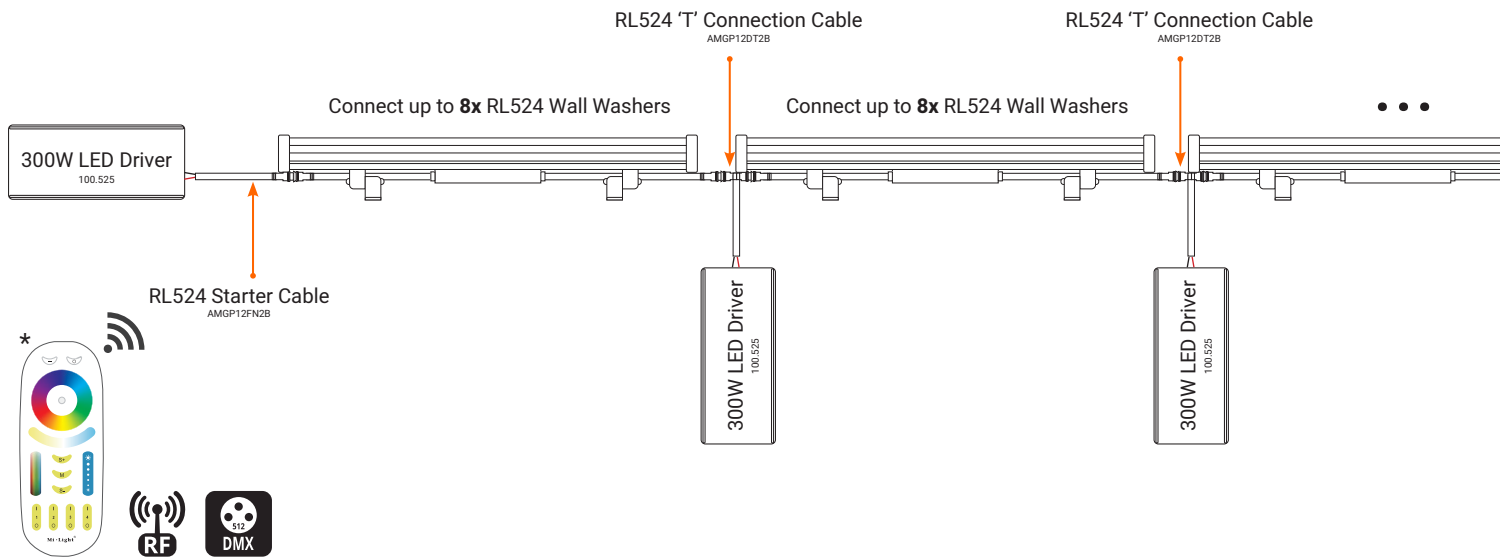

MiBoxer 24W RGB+CCT 24V LED Slimline Wall Washer Light

RL524 Connection Diagram

Notes:

- Using our 300W LED Driver (100.525) you can connect up to 8x RL524 Wall Washers in a single chain
- The RL524 Starter Cable (AMGP12FN2B) is required to power the the first 8x RL524 Wall Washers
- 'T' Connection Cables (AMGP12DT2B) can be used to extend the chain by a further 8x Wall Washers when connected to another 300W LED Driver. This process can be repeated to extend the chain of wall washers even further.
- *Various controls are available including Wireless DMX & RF options, contact us for more information