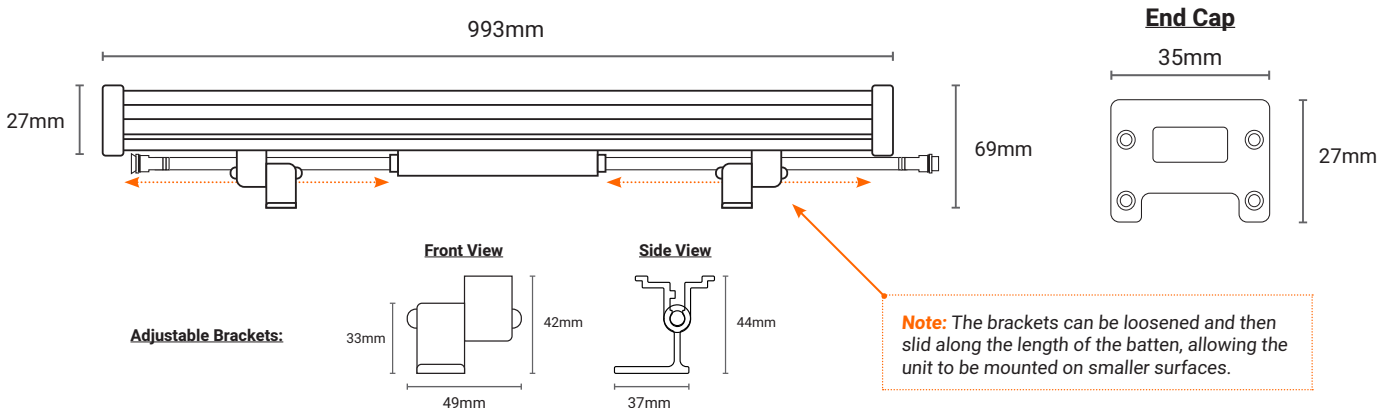

MiBoxer 24W RGB+CCT 24V LED Slimline Wall Washer Light

Product Code:	RL524
Product Type:	LED Slimline Wall Washer
Guarantee Period:	5 Years
Colour:	RGB+CCT
Colour Temperature:	2700K - 6500K
Power:	24W
Adjustable Angle:	180°
Input Voltage:	24V DC
Operating Protocol:	RF 2.4GHz & DMX
Beam Angle:	24°
Working Temperature:	-20~45°C
CRI Rating:	>80
Light Efficiency:	70LM/W
Luminous Flux:	1600LM
Illumination Distance:	>15m
IP Rating:	IP66
Average LED lifetime:	50,000 Hours
Unit Size:	993 x 35 x 69 (mm)
Size (Excluding Adjustable Brackets):	993 x 35 x 27 (mm)
Dimmable:	Yes
Control Distance:	30m

Features & Benefits:

- Discrete, lightweight & slimline design.
- The IP66 rating allows this unit to be useable outdoors
- Bright colour-changing RGB+CCT LEDs
- RF 2.4GHz connection
- >15m illumination distance
- Five Year Warranty
- For use with 24V Drivers
- Male Connector Cable Length: 560mm
- Female Connector Cable Length: 400mm
- Selection of RF & DMX Control options available

1.21KG appx

Dimensions (Unit: mm)

Notes:

- The adjustable LED Batten brackets can be tilted 180° forward & backwards
- This batten does not require a separate RF Receiver. Only a suitable 24V Driver is required
- There are Male & Female 'plug & play' style connection wires on either end of the batten
- 1m Starter Cables & T Connection Cables for this batten are available online www.ledtechnologies.co.uk
- Starter Cable Product Code: **AMGP12FN2B** / 'T' Connection Cable Product Code: **AMGP12DT2B**