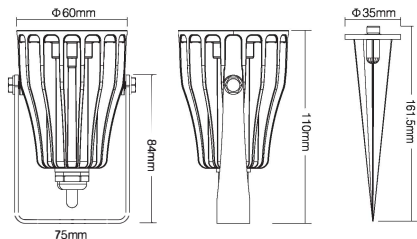

Parameters

Model No.. FUTC04Z

Input: AC100~240V 50/60Hz

Power: 6W

Working Temp.. -20~45°C

Color Temp.: 2700K~6500K

Luminous Flux: 550LM

Light Efficiency: 90LM/W

Lifespan: 50000 hours

CRI: >80

PF: >0.5

Beam Angle: 25°

Illumination Distance: >10m

IP Rate: IP66

ZIGBEE 3.0

Transmitting Power: 6dBm

Control Distance: 100m