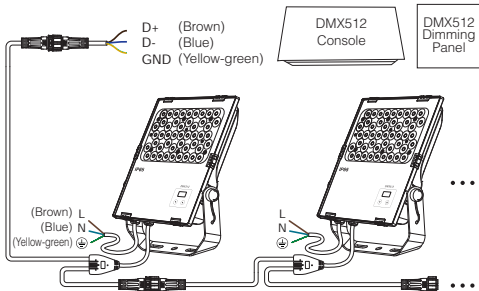

Unlock: Each button press 3 times separately within 3s to unlock.

Address always ON: DMX signal valid.

Address flickering: DMX signal invalid.

2. DMX initial address setting

Under unlock status, when digital display show 001-512(for example ), Short press ▲ button or ▼ button, you can change the DMX initial address; Long press, you can change it quickly.

For Example: Set Initial address to 100

D5-G50	D5-G100
Occupy 5 address 100-104	Occupy 5 address 100-104

Connection Diagram

Attention: If the DMX garden light is over 32pcs, or using the super long signal cable, you need DMX signal amplifier. Amplify signal cannot be over 5 times.