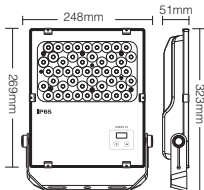

Features

1. Accord with DMX512 standard protocol.
2. Digital Display, Set DMX initial address through button.
3. Support RDM function.
4. 16 million colors to change, color temperature and brightness adjustable.
5. IP65 waterproof rate

RGB colors to choose

Support RDM function

Color temperature

Beam angle 25°

Brightness control

Waterproof and dustproof grade IP65

Parameter

50W RGB+CCT LED Garden Light (DMX512&RDM)

Model No.: D5G50

Input Voltage: AC100~240V 50/60Hz

Power: 50W

Color Temperature: 2700K~6500K

Luminous Flux: 4000LM

Light Efficiency: 80LM/W

CRI: >80 PF: >0.9

Beam Angle: 25°

IP Rate: IP65

Lifespan: 50000 hours

Working Temperature: -20~45°C