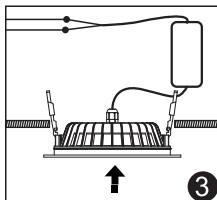

PF: >0.5

Lifespan: 50000 hours

Beam Angle: 120°

IP Rate: IP54

Material: Aluminum

Hole Size: $\varnothing 90 \sim 100 \text{mm}$

Instructions

1. Please open the hole on the ceiling according to the correct size of Diagram 1.
2. Connect the driver properly according to the wire connection Diagram 2. And then put the driver and wire into the ceiling from the hole.
3. Push in the two spring elements, make sure that they are deployed and anchored on the back of the ceiling Diagram 3 and 4.