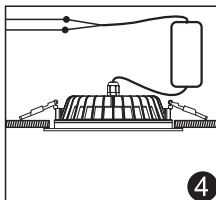

PF: >0.5

Lifespan: 50000 hours

Beam Angle: 120°

IP Rate: IP54

Material: Aluminum

Hole Size: $\varnothing 90 \sim 100 \text{mm}$

Instructions

1. Please open the hole on the ceiling according to the correct size of Diagram 1.
2. Connect the driver properly according to the wire connection Diagram 2. And then put the driver and wire into the ceiling from the hole.
3. Push in the two spring elements, make sure that they are deployed and anchored on the back of the ceiling Diagram 3 and 4.