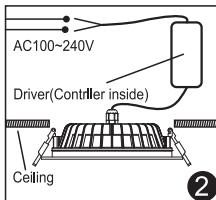

PF: >0.5

Lifespan: 50000 hours

Beam Angle: 120°

IP Rate: IP54

Material: Aluminum

Hole Size: $\varnothing 90 \sim 100 \text{mm}$

Instructions

1. Please open the hole on the ceiling according to the correct size of Diagram 1.
2. Connect the driver properly according to the wire connection Diagram 2. And then put the driver and wire into the ceiling from the hole.
3. Push in the two spring elements, make sure that they are deployed and anchored on the back of the ceiling Diagram 3 and 4.