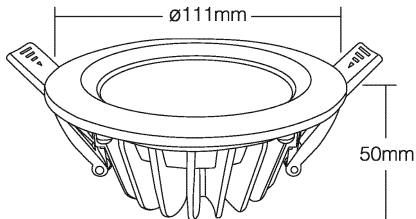

PF: >0.5

Lifespan: 50000 hours

Beam Angle: 120°

IP Rate: IP54

Material: Aluminum

Hole Size: $\varnothing 90 \sim 100 \text{mm}$

Instructions

1. Please open the hole on the ceiling according to the correct size of Diagram 1.
2. Connect the driver properly according to the wire connection Diagram 2. And then put the driver and wire into the ceiling from the hole.
3. Push in the two spring elements, make sure that they are deployed and anchored on the back of the ceiling Diagram 3 and 4.