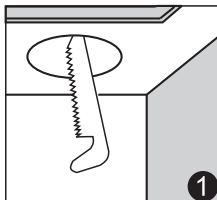

PF: >0.5

Lifespan: 50000 hours

Beam Angle: 120°

IP Rate: IP54

Material: Aluminum

Hole Size: $\varnothing 90 \sim 100 \text{mm}$

Instructions

1. Please open the hole on the ceiling according to the correct size of Diagram 1.
2. Connect the driver properly according to the wire connection Diagram 2. And then put the driver and wire into the ceiling from the hole.
3. Push in the two spring elements, make sure that they are deployed and anchored on the back of the ceiling Diagram 3 and 4.